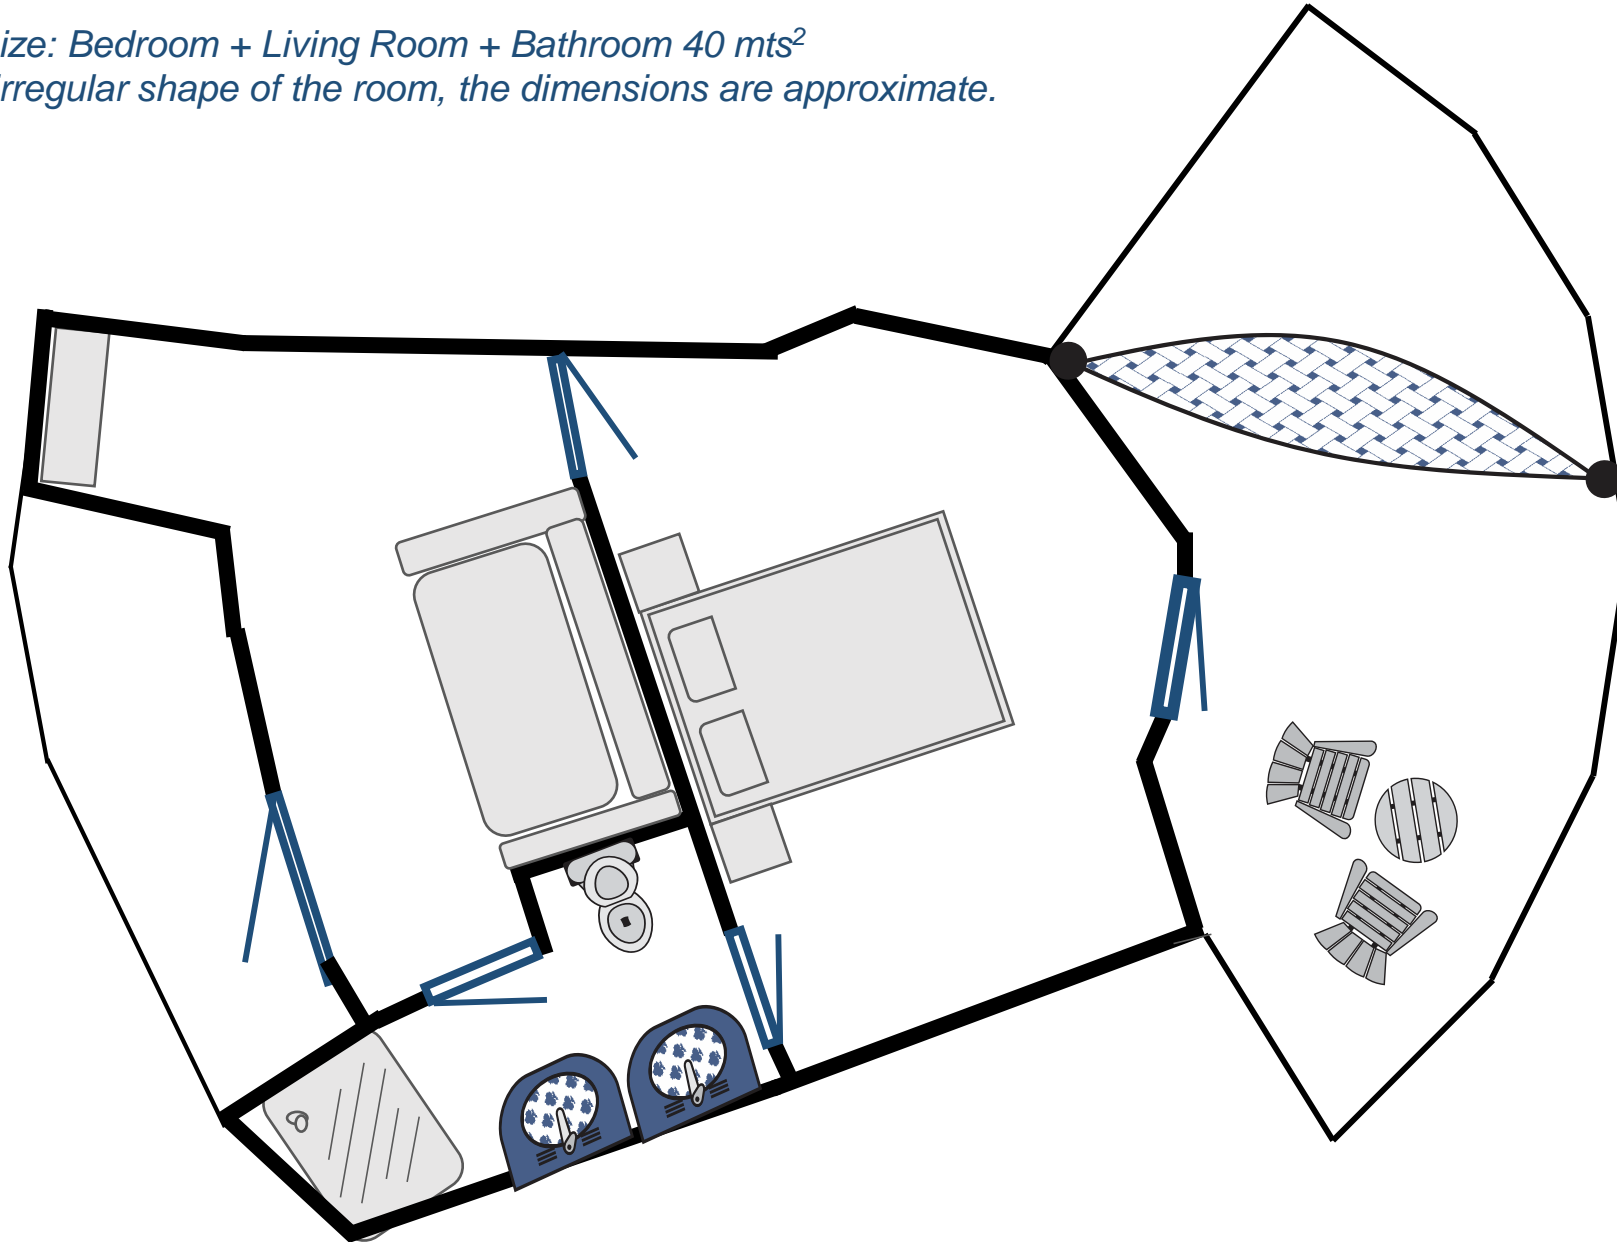

# ROBINSON CRUSOE

Size: *Bedroom + Living Room + Bathroom 40 mts<sup>2</sup>*

*\* Due to the irregular shape of the room, the dimensions are approximate.*

BEACH