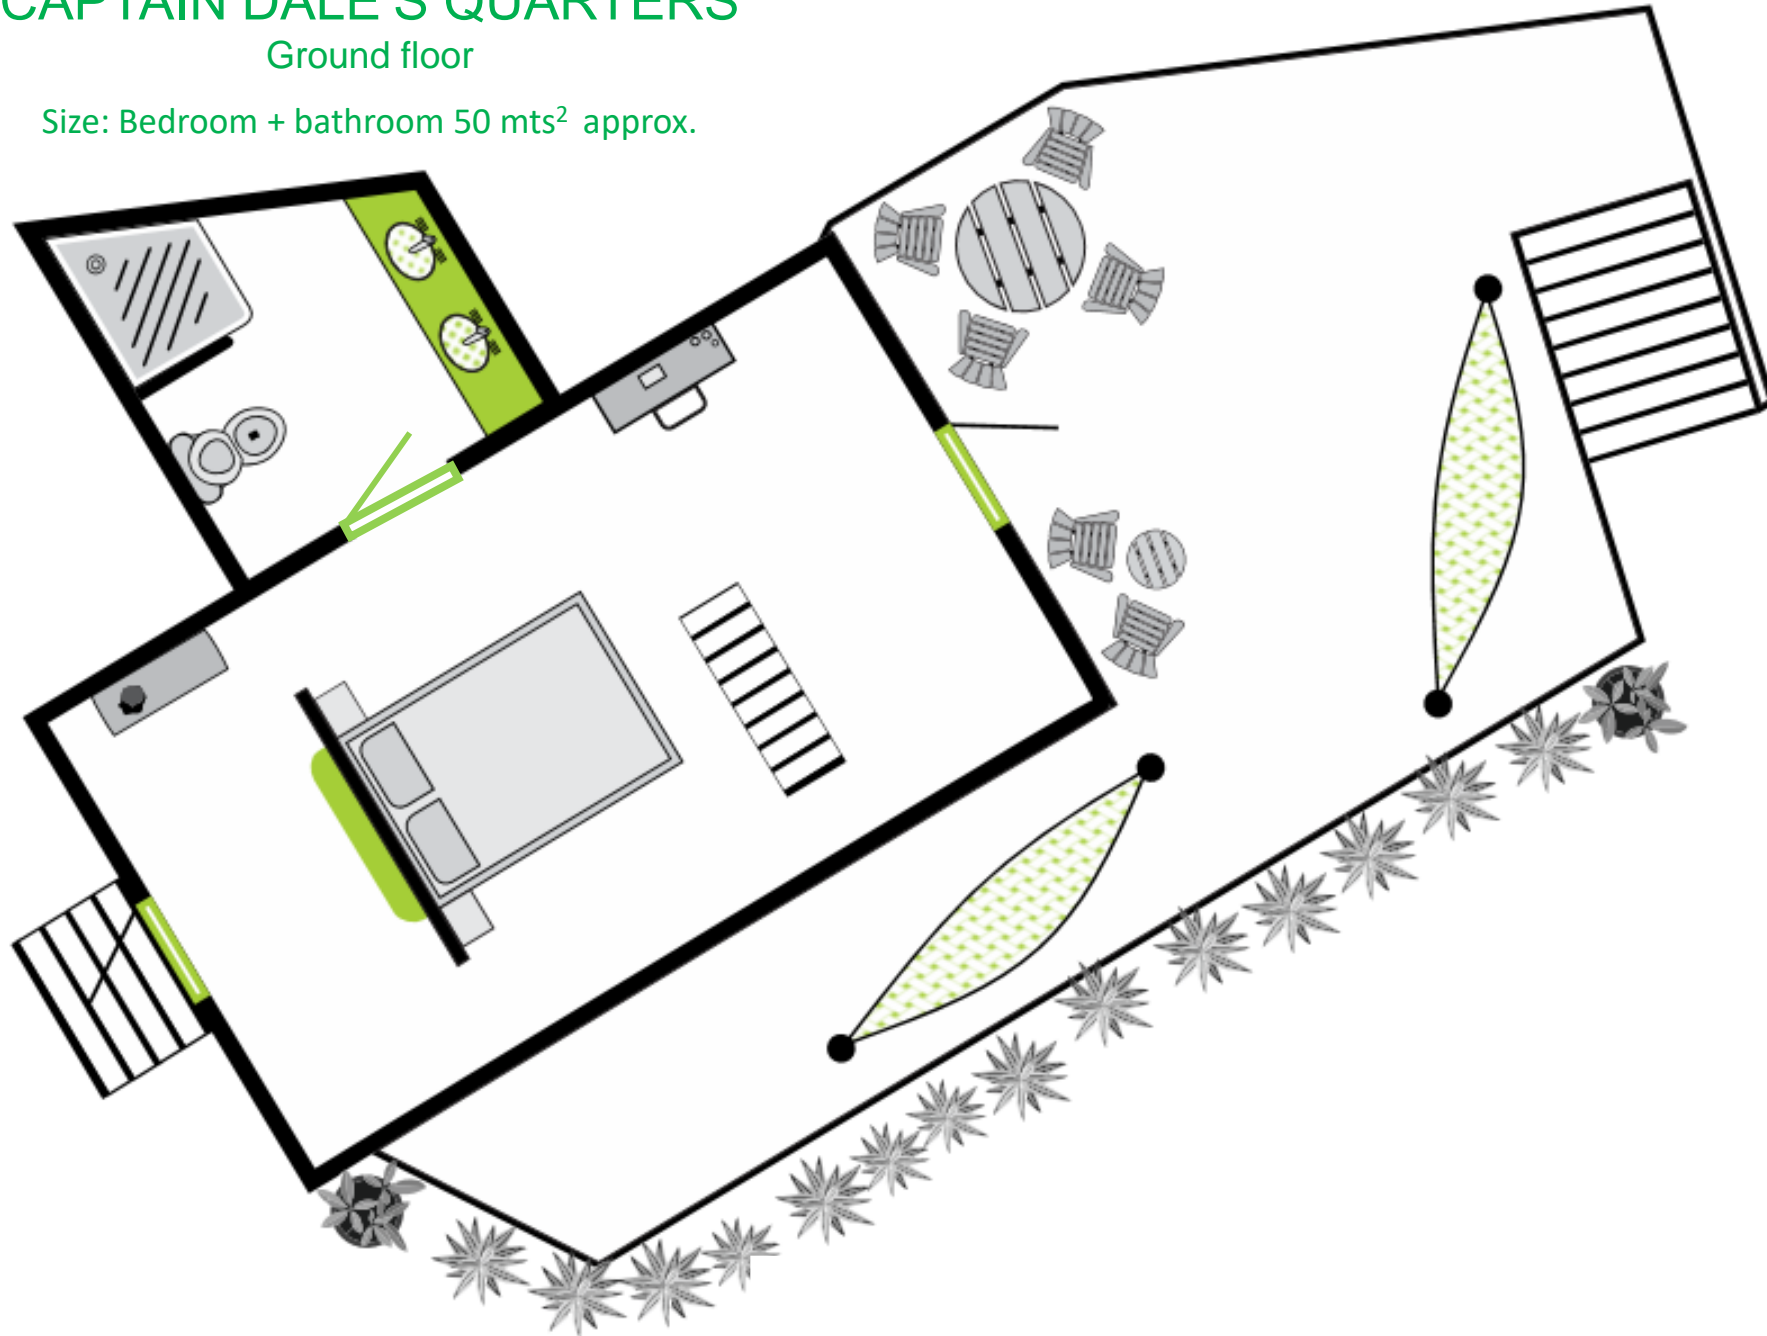

CAPTAIN DALE'S QUARTERS

Ground floor

Size: Bedroom + bathroom 50 mts² approx.

BEACH

CAPTAIN DALE'S QUARTERS

Upper floor

Size: Bedroom + bathroom 45 mts² approx.

BEACH