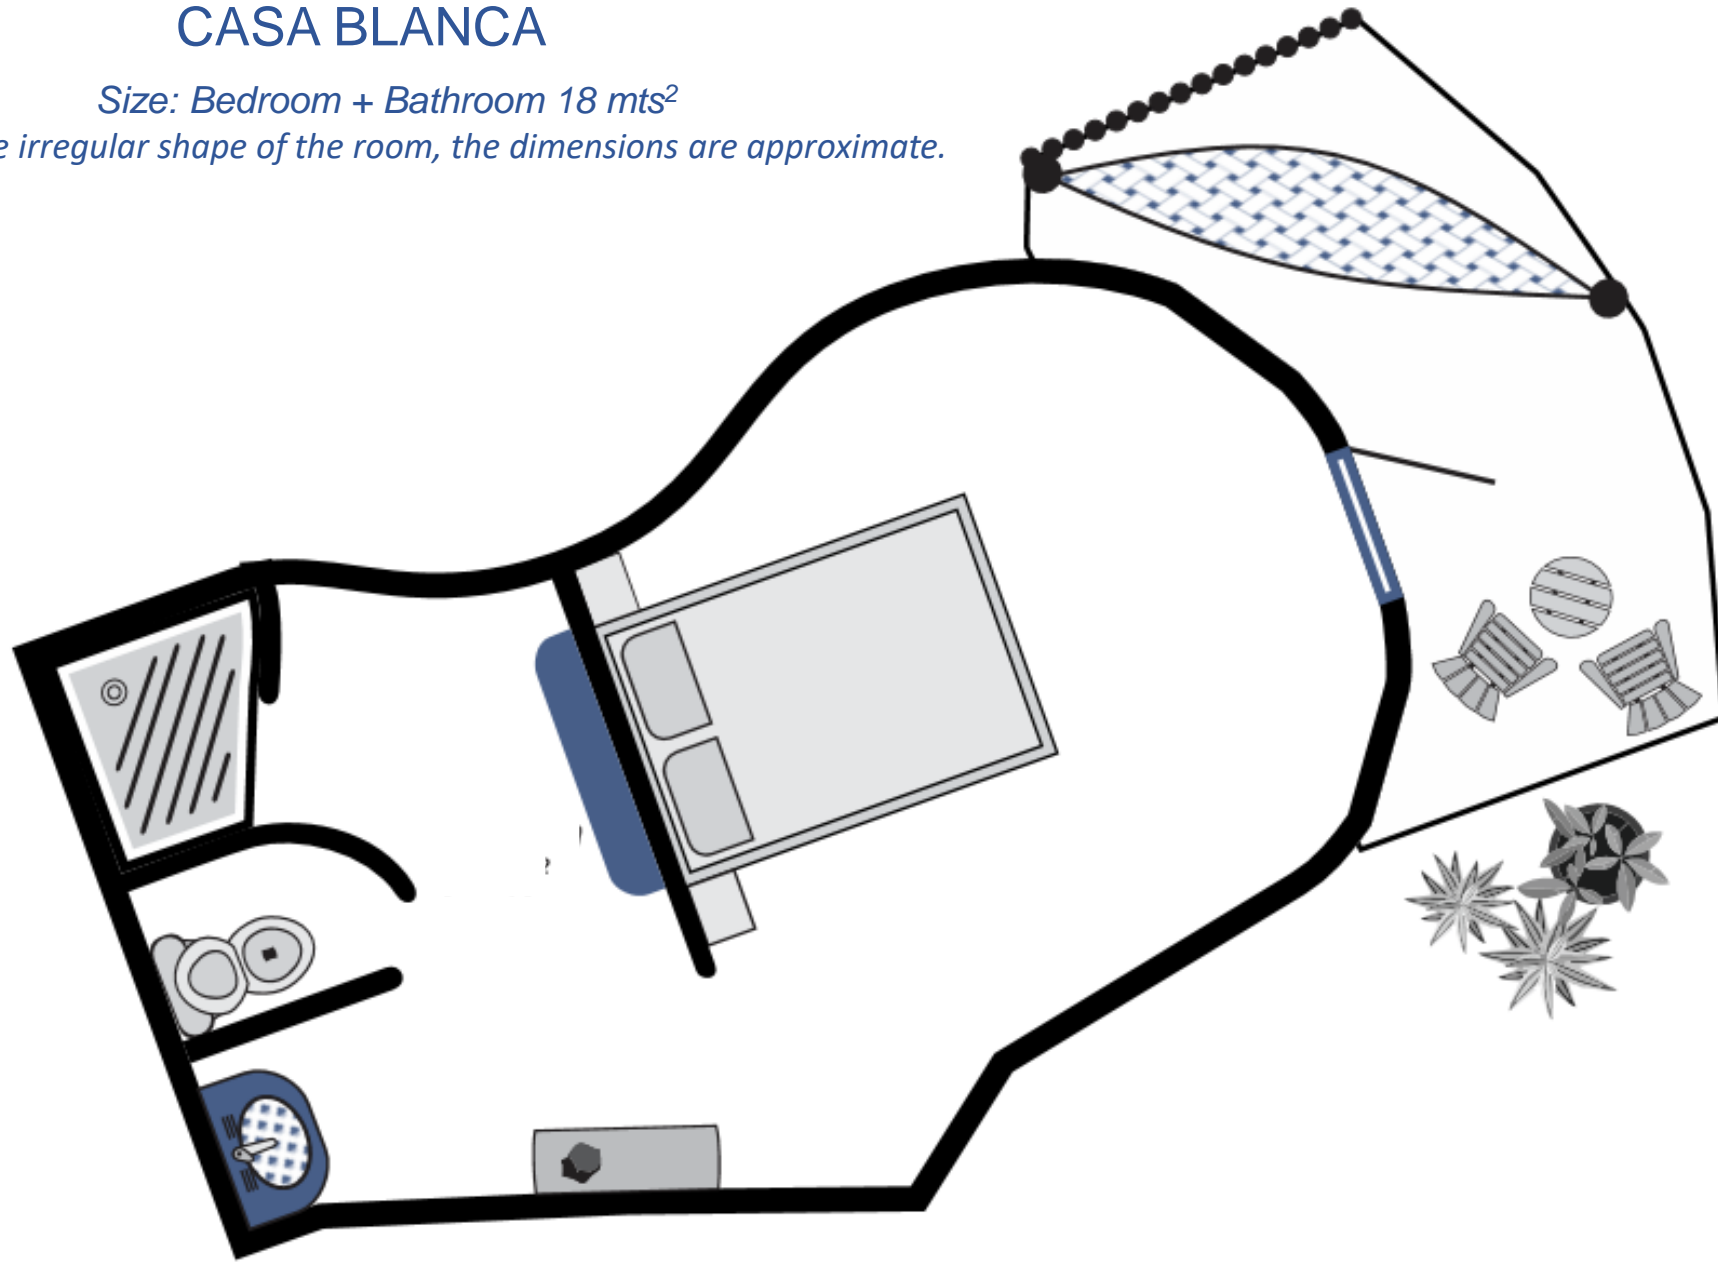

CASA BLANCA

Size: Bedroom + Bathroom 18 mts²

* Due to the irregular shape of the room, the dimensions are approximate.

BEACH