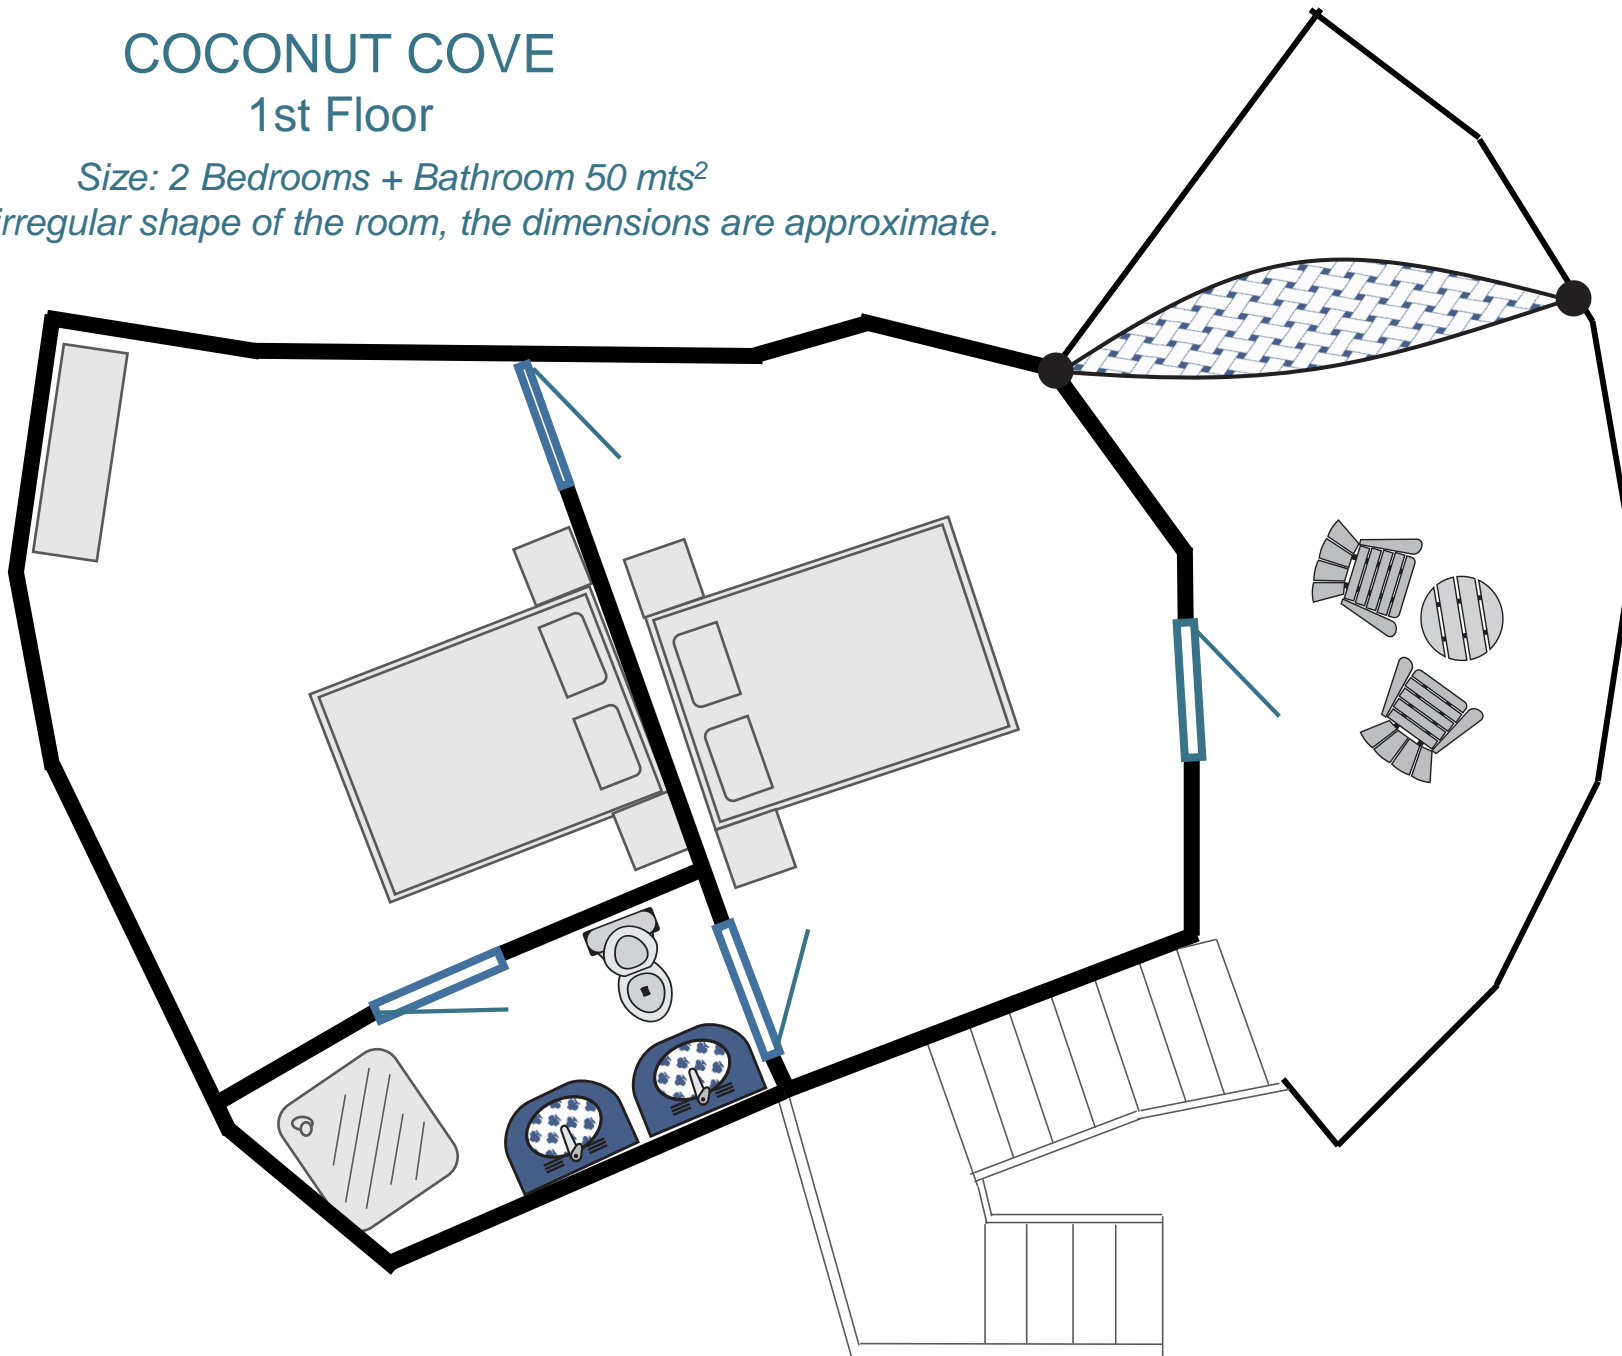

COCONUT COVE

1st Floor

Size: 2 Bedrooms + Bathroom 50 mts²

* Due to the irregular shape of the room, the dimensions are approximate.

BEACH